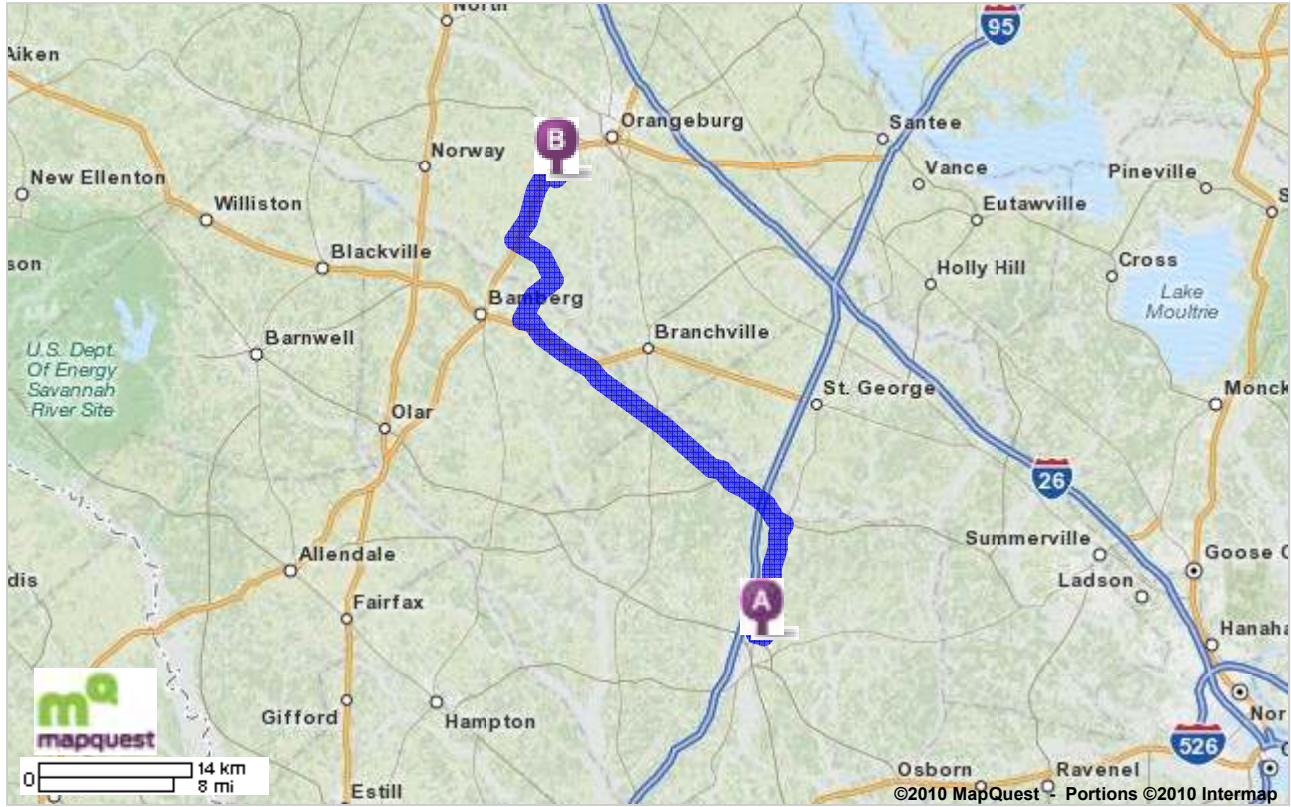

Notes

Trip to:
500 R M Foster Rd
Cordova, SC 29039
52.39 miles
1 hour 2 minutes

	1379 Mighty Cougar Dr, Walterboro, SC 29488-9172	Miles Per Section	Miles Driven
	1. Start out going WEST on MIGHTY COUGAR DR / SC-S-15-745 toward JEFFERIES HWY / US-15.	go 0.7 mi	0.7 mi
	2. Take the 1st RIGHT onto JEFFERIES HWY / US-15. <i>If you are on JOHN C CALHOUN ACADEMY RD and reach SC-S-15-635 you've gone about 0.1 miles too far</i>	go 9.0 mi	9.7 mi
	3. Turn LEFT onto AUGUSTA HWY / SC-61. Continue to follow SC-61. <i>SC-61 is 0.7 miles past DOVE LN</i>	go 20.1 mi	29.8 mi
	4. Turn SLIGHT LEFT onto US-78 / HERITAGE HWY. <i>US-78 is 0.5 miles past CLAFIN RD</i>	go 6.9 mi	36.7 mi
	5. Turn RIGHT onto SC-S-5-42. <i>SC-S-5-42 is 0.1 miles past SLOAN CIR</i>	go 2.1 mi	38.8 mi
	6. SC-S-5-42 becomes CANNON BRIDGE RD.	go 2.1 mi	40.8 mi
	7. Turn LEFT onto HUDSON RD / SC-63. <i>HUDSON RD is 0.7 miles past COLLINWOOD RD</i>	go 4.6 mi	45.4 mi
	8. Turn RIGHT onto US-601 N / US-301 N. <i>US-601 N is 0.8 miles past FIELDCREST ST</i>	go 6.0 mi	51.5 mi
	9. Turn RIGHT onto LEGRAND SMOAK ST / SC-33. <i>LEGRAND SMOAK ST is 0.4 miles past NIGHTINGALE DR</i>	go 0.8 mi	52.3 mi
	10. Turn LEFT onto R M FOSTER RD. <i>R M FOSTER RD is 0.1 miles past HORSE TRAIL RD</i>	go 0.1 mi	52.4 mi
	11. 500 R M FOSTER RD is on the LEFT. <i>If you reach LEGRAND SMOAK ST you've gone about 0.5 miles too far</i>	go 0.01 mi	52.4 mi
	500 R M Foster Rd, Cordova, SC 29039	52.4 mi	52.4 mi